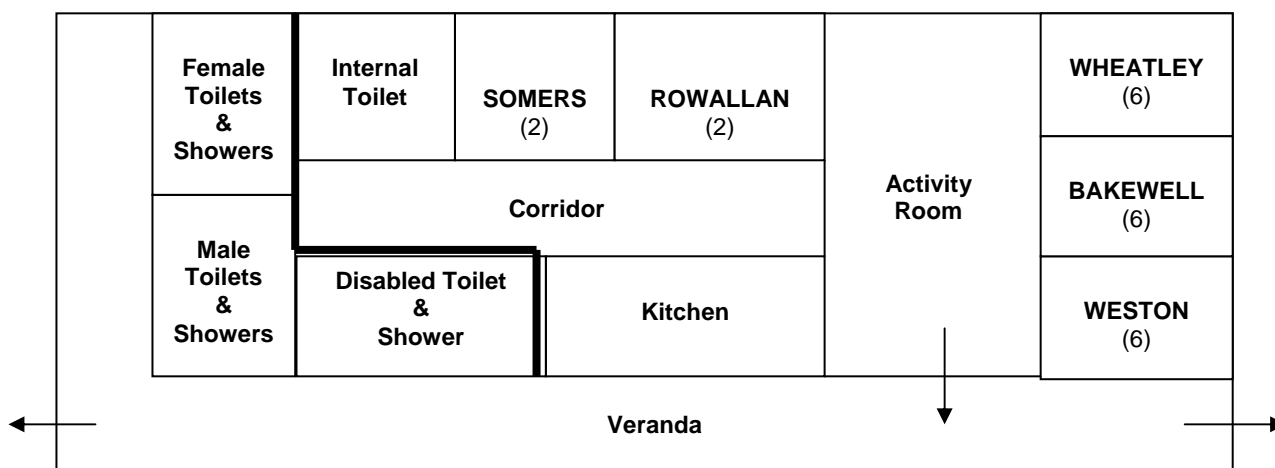

## City of Coventry Scout County Rough Close Campsite and Activity Centre

Charity No. 524586

Toilet & Showers

Norton Cabin

Activity Room & Dormitories

**Norton Cabin** accommodation is for 22 people in five bunkrooms has an activity room, kitchen and internal toilet for nighttimes use. Three bunkrooms for 18 young people (Wheatley, Bakewell & Weston), with two bunkrooms for 4 leaders (Somers & Rowallan)

The building is centrally heated and is equipped with an automatic fire alarm system. The cabin is suitable for wheelchair users with the Weston Room being made more accessible if required.

The external toilets and showers are accessed from the veranda, and are for use by those occupying the Norton Cabin and other campers on site.